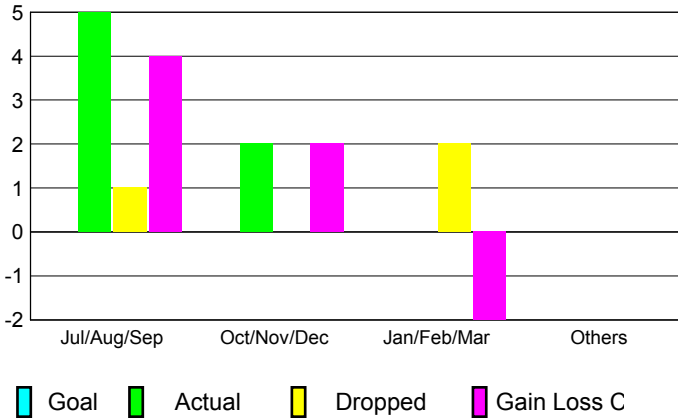

GMT: **PAUL CHOR HO FAN**

Location: **CHINA**

GMT CA: **5**

CLUBS

Month	New Club Goal	Actual New Clubs	Actual Dropped Clubs	Gain/Loss of Clubs
2012-2013				
Jul/Aug/Sep		5	1	4
Oct/Nov/Dec		2	0	2
Jan/Feb/Mar		0	2	-2
Apr/May/Jun		0	0	0
Totals		7	3	4

Club Results 2012-2013
Goal, New, Dropped, Gain/Loss

MEMBERSHIP

Month	Net Memb Goal	Actual New Memb	Actual Dropped Memb	Gain/Loss of Memb
2012-2013				
Jul/Aug/Sep		179	9	170
Oct/Nov/Dec		58	50	8
Jan/Feb/Mar		0	41	-41
Apr/May/Jun		0	0	0
Totals		237	100	137