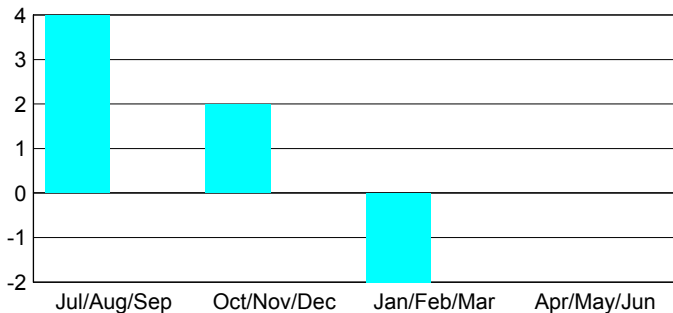

Club Results 2012-2013
Goal, New, Dropped, Gain/Loss

MEMBERSHIP

Month	Net Memb Goal	Actual New Memb	Actual Dropped Memb	Gain/Loss of Memb
2012-2013				
Jul/Aug/Sep		179	9	170
Oct/Nov/Dec		58	50	8
Jan/Feb/Mar		0	41	-41
Apr/May/Jun		0	0	0
Totals		237	100	137

Membership Results 2012-2013
Goal, New, Dropped, Gain/Loss

YTD Status Quo Clubs 2012-2013

Status Quo Clubs Compared to Status Quo Members

Gender Comparison 2012-2013

Club Gain/Loss 2012-2013

Membership Gain/Loss 2012-2013