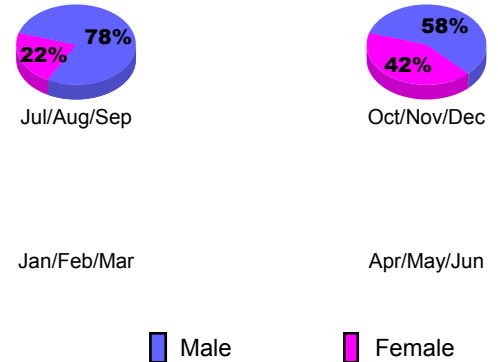

Membership Results 2012-2013
Goal, New, Dropped, Gain/Loss

YTD Status Quo Clubs 2012-2013

Status Quo Clubs Compared to Status Quo Members

Gender Comparison 2012-2013

Club Gain/Loss 2012-2013

Membership Gain/Loss 2012-2013