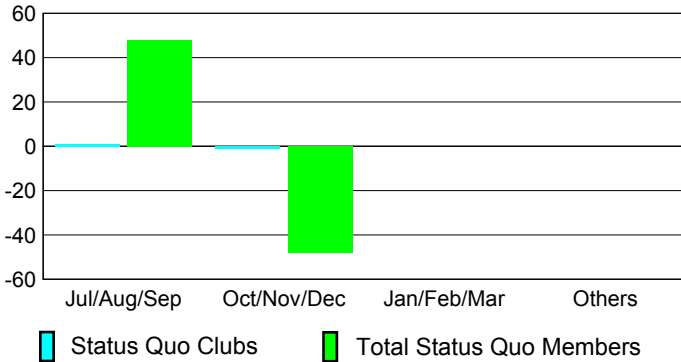

GMT: **PAUL CHOR HO FAN**

Location: **CHINA**

GMT CA: **5**

CLUBS

Month	New Club Goal	Actual New Clubs	Actual Dropped Clubs	Gain/Loss of Clubs
2012-2013				
Jul/Aug/Sep		5	1	4
Oct/Nov/Dec		2	0	2
Jan/Feb/Mar		0	2	-2
Apr/May/Jun		0	0	0
Totals		7	3	4

Club Results 2012-2013
Goal, New, Dropped, Gain/Loss

MEMBERSHIP

Month	Net Memb Goal	Actual New Memb	Actual Dropped Memb	Gain/Loss of Memb
2012-2013				
Jul/Aug/Sep		179	9	170
Oct/Nov/Dec		58	50	8
Jan/Feb/Mar		0	41	-41
Apr/May/Jun		0	0	0
Totals		237	100	137

Membership Results 2012-2013
Goal, New, Dropped, Gain/Loss

YTD Status Quo Clubs 2012-2013

Status Quo Clubs Compared to Status Quo Members

Gender Comparison 2012-2013

Club Gain/Loss 2012-2013

Membership Gain/Loss 2012-2013