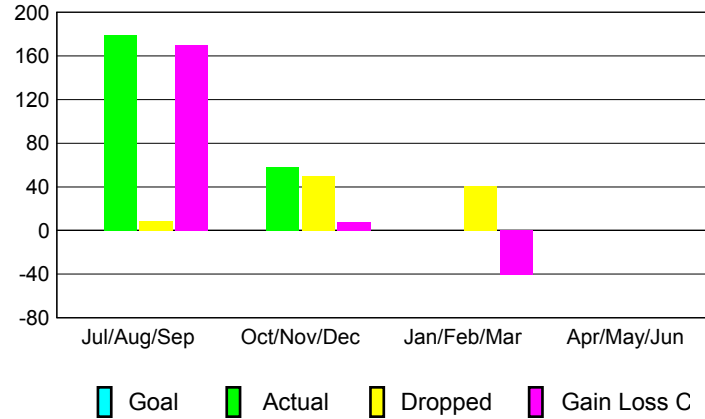

Membership Results 2012-2013
Goal, New, Dropped, Gain/Loss